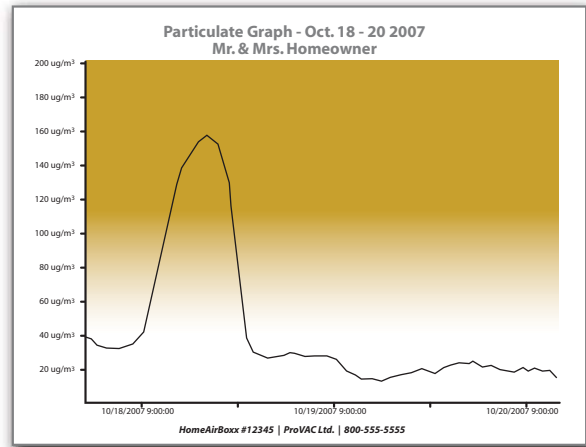

Home AirBoxx Reports

Once the sampling period is complete simply plug the Home AirBoxx into a PC and download the data with the touch of a key. The Home AirBoxx Control Panel will then generate six, easy to read, color graphs as shown below. The gradient in each graph defines typical concern or action levels.