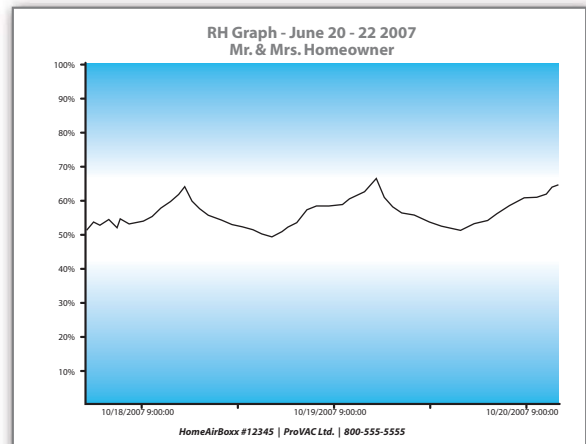

Home AirBoxx Reports

Once the sampling period is complete simply plug the Home AirBoxx into a PC and download the data with the touch of a key. The Home AirBoxx Control Panel will then generate six, easy to read, color graphs as shown below. The gradient in each graph defines typical concern or action levels.