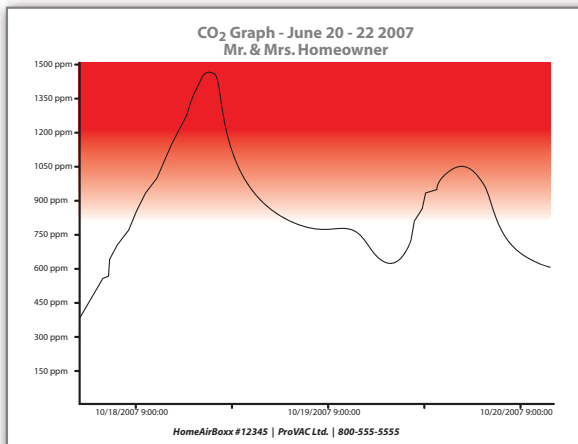

# Home AirBoxx Reports

Once the sampling period is complete simply plug the Home AirBoxx into a PC and download the data with the touch of a key. The Home AirBoxx Control Panel will then generate six, easy to read, color graphs as shown below. The gradient in each graph defines typical concern or action levels.