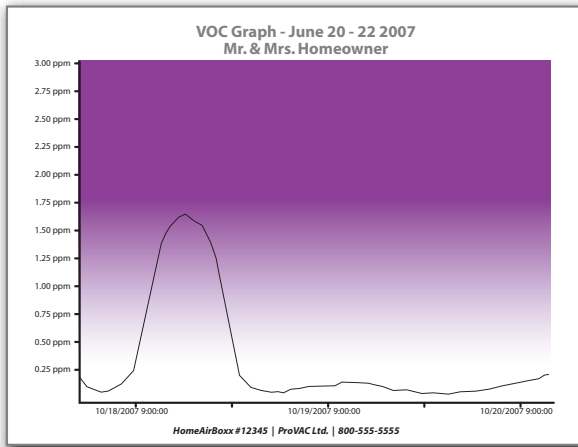

# Home AirBoxx Reports

Once the sampling period is complete simply plug the Home AirBoxx into a PC and download the data with the touch of a key. The Home AirBoxx Control Panel will then generate six, easy to read, color graphs as shown below. The gradient in each graph defines typical concern or action levels.